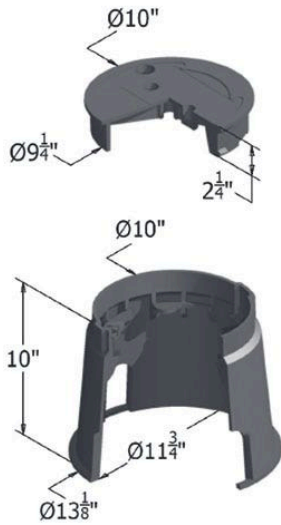

Carson Valve Box w/Lid 0910 Spec Grade - Black ICV

RGC09101033

Details

Carson 910 Specification Grade 10" diameter round boxes are offered with flush covers or T-cover lids with an optional bolt down device; 10" depth. They are ideal for turf applications. Features include rigid side walls, structural foam manufacturing process, HDPE (high-density polyethylene) construction, lock/bolt down option, twist lock lid, lid finger hole, UV inhibitors, and multiple colors. Made in USA.

Specifications

Manufacturer	Carson
Indicator	ICV
Lid Color	Black
Valve Box Depth	10 in

Replacement Parts

RGC09104025	Carson Lid Only 0910 Spec Grade - Black ICV
-------------	---

Golfmech Ltd

Hullaghfin Balrath Navan, C15 VOFS
353 87 632 9827