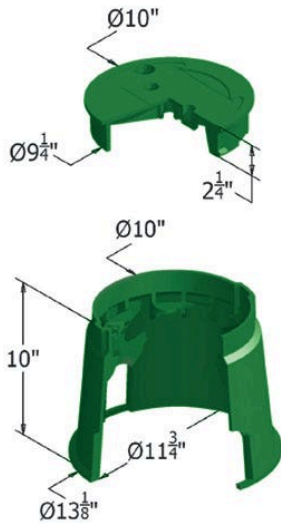

# Carson Valve Box w/Lid 0910 Spec Grade - Green ICV

RGC09101032

## Details

Carson 910 Specification Grade 10" diameter round boxes are offered with flush covers or T-cover lids with an optional bolt down device; 10" depth. They are ideal for turf applications. Features include rigid side walls, structural foam manufacturing process, HDPE (high-density polyethylene) construction, lock/bolt down option, twist lock lid, lid finger hole, UV inhibitors, and multiple colors. Made in USA.

## Specifications

Manufacturer	Carson
Indicator	ICV
Lid Color	Green
Valve Box Depth	10 in

## Replacement Parts

RGC09104024	Carson Lid Only 0910 Spec Grade - Green ICV
-------------	---