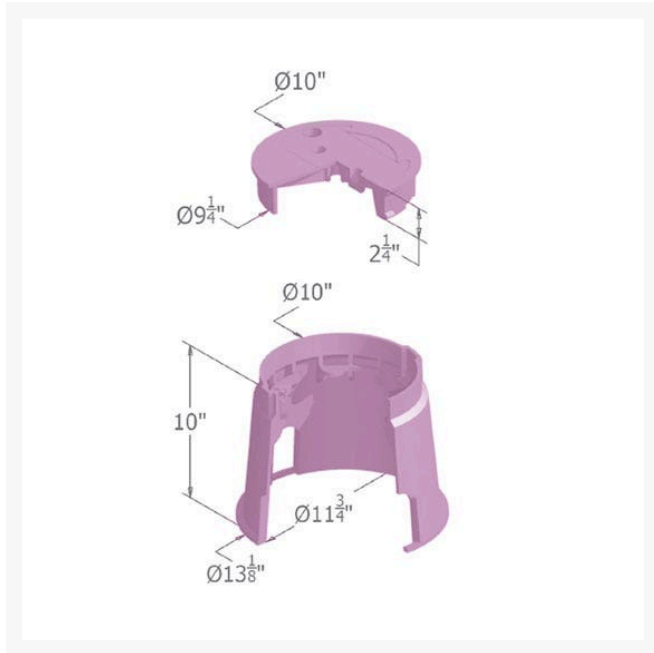

Carson Valve Box w/Lid 0910 Spec Grade - Purple Rwdndes

RGC09101030

Details

Carson 910 Specification Grade 10" diameter round boxes are offered with flush covers or T-cover lids with an optional bolt down device; 10" depth. They are ideal for turf applications. Features include rigid side walls, structural foam manufacturing process, HDPE (high-density polyethylene) construction, lock/bolt down option, twist lock lid, lid finger hole, UV inhibitors, and multiple colors. Made in USA.

Replaces

R&R Products RGB1011

Specifications

Manufacturer	Carson
Indicator	RWDNDES
Lid Color	Purple
Valve Box Depth	10 in

Replacement Parts

RGC09104015	Carson Lid Only 0910 Spec Grade - Purple Rwdndes
-------------	---