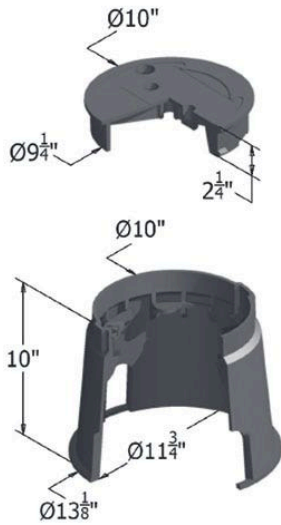

Carson Valve Box w/Lid 0910 Spec Grade - Black ICV

RGC09101027

Details

Carson 910 Specification Grade 10" diameter round boxes are offered with flush covers or T-cover lids with an optional bolt down device; 10" depth. They are ideal for turf applications. Features include rigid side walls, structural foam manufacturing process, HDPE (high-density polyethylene) construction, lock/bolt down option, twist lock lid, lid finger hole, UV inhibitors, and multiple colors. Made in USA.

Specifications

Manufacturer	Carson
Indicator	ICV
Lid Color	Black
Valve Box Depth	10 in

Replacement Parts

RGC09104008	Carson Lid Only 0910 Spec Grade - Black ICV
-------------	---

Golfmech Ltd

Hullaghfin Balrath Navan, C15 VOFS
353 87 632 9827