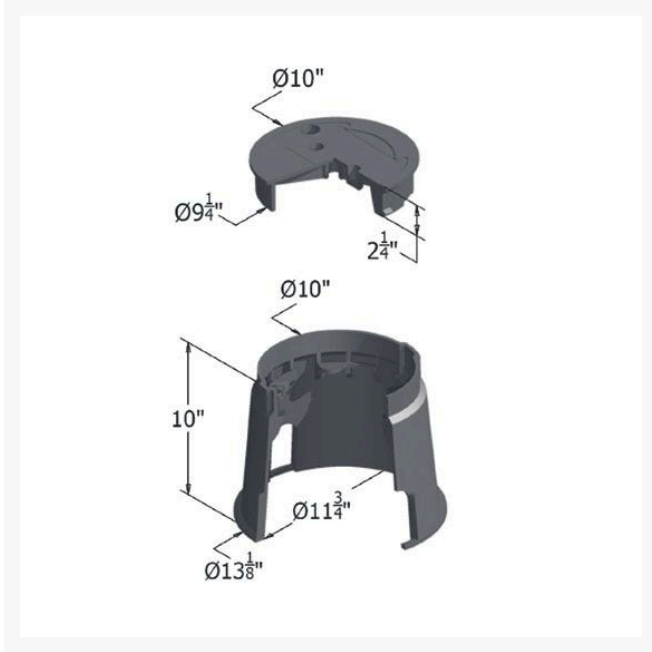

# Carson Valve Box w/Lid 0910 Spec Grade - Black Blank Hblt

RGC09101006

## Details

Carson 910 Specification Grade 10" diameter round boxes are offered with flush covers or T-cover lids with an optional bolt down device; 10" depth. They are ideal for turf applications. Features include rigid side walls, structural foam manufacturing process, HDPE (high-density polyethylene) construction, lock/bolt down option, twist lock lid, lid finger hole, UV inhibitors, and multiple colors. Made in USA.

## Specifications

Manufacturer	Carson
Indicator	Blank
Lid Color	Black
Valve Box Depth	10 in

## Replacement Parts

RGC09104012	Carson Lid Only 0910 Spec Grade - Black Blank
-------------	---