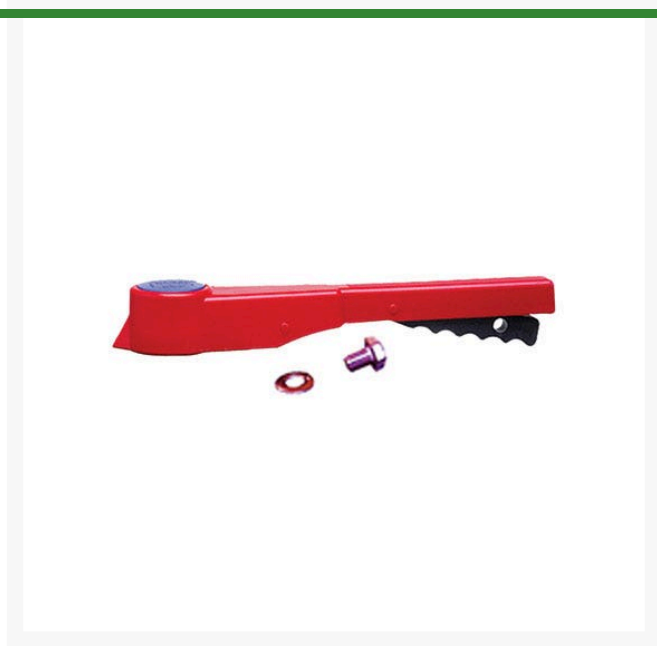

1-1/2 Butterfly Valve Lever Handle

RGBFH015

Details

Lever Handle Kits for Butterfly Valves.

Specifications

Manufacturer	Spears
Fitting Size	1-1/2

Golfmech Ltd

Hullaghfin Balrath Navan, C15 VOFS
353 87 632 9827