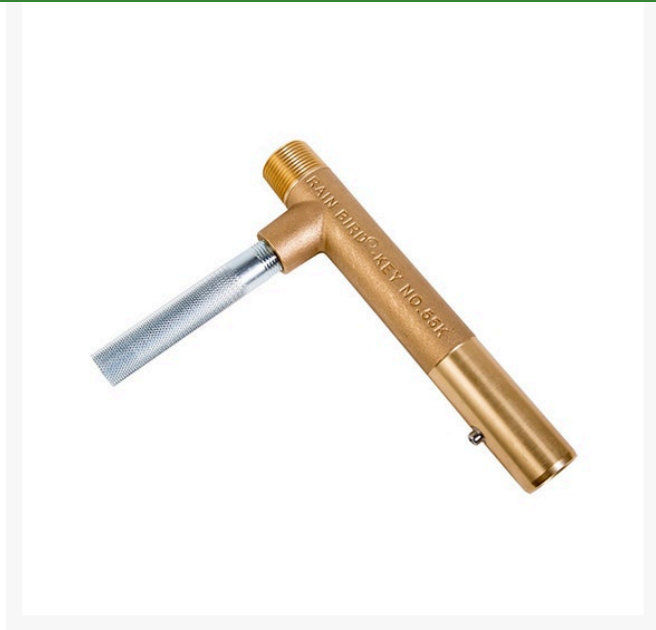

Rain Bird I55K - Brass Quick Coupling

Key 1" BSP Top

RGB13401

Details

Industrial-strength brass quick-coupling valves for convenient water access in potable and non-potable systems. Rugged, red brass construction for long life and reliable performance. Reliable operation with strong corrosion-resistant stainless steel spring.