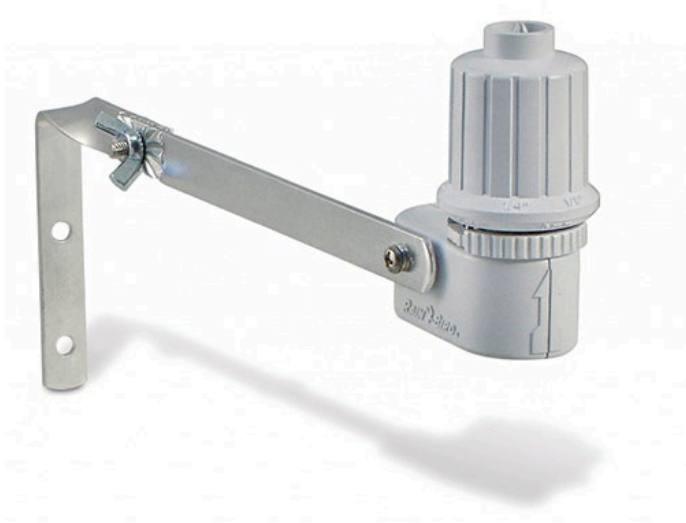

Rain Bird Wired Rain Sensor w/Bracket

RGA61200

Details

The Rain Bird RSD Series Rain Sensor automatically shuts off your sprinkler system when it rains, so you don't have to worry when you're home or away. The RSD Series Rain Sensor easily connects to most irrigation system controllers. RSD Series Rain Sensors offers flexible, multiple rainfall settings which are quick and easy to adjust with a twist of the dial.