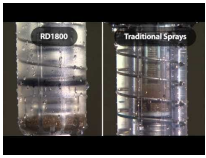

Golfmech Ltd

Hullaghfin Balrath Navan, C15 VOFS
353 87 632 9827

<https://golfmech.rrproducts.com/>