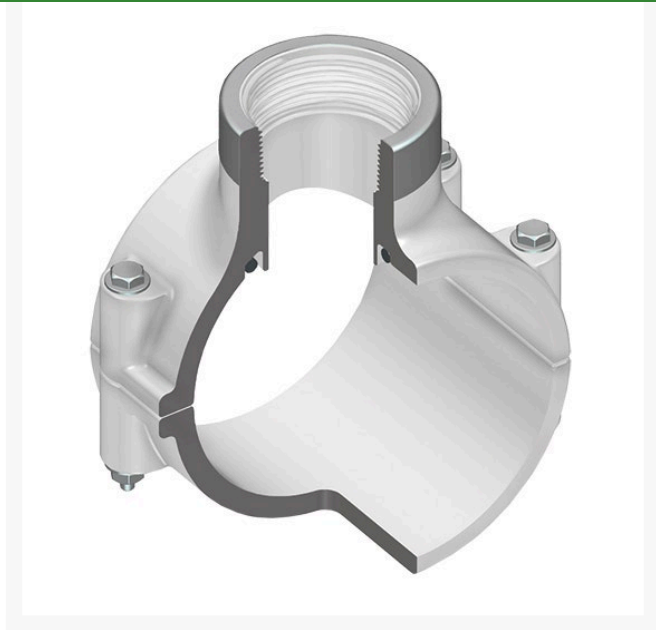

8x2-1/2 Clamp Saddle (Srfpt) Buna Zin

RG467579SR

Specifications

Manufacturer
Seal Type

Spears
Buna-N

Golfmech Ltd

Hullaghfin Balrath Navan, C15 VOFS
353 87 632 9827

<https://golfmech.rrproducts.com/>