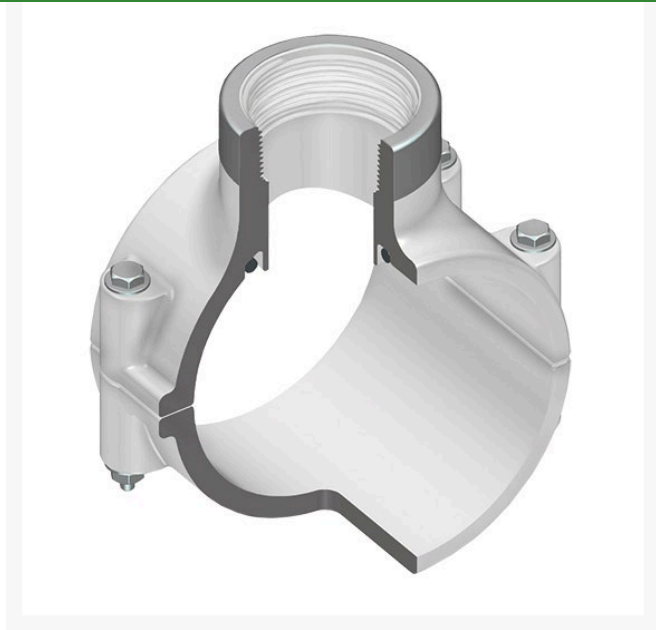

4x2 PVC Clamp Saddle (Srfpt) Buna Zin

RG467420SR

Specifications

Manufacturer
Seal Type

Spears
Buna-N

Golfmech Ltd

Hullaghfin Balrath Navan, C15 VOFS
353 87 632 9827

<https://golfmech.rrproducts.com/>