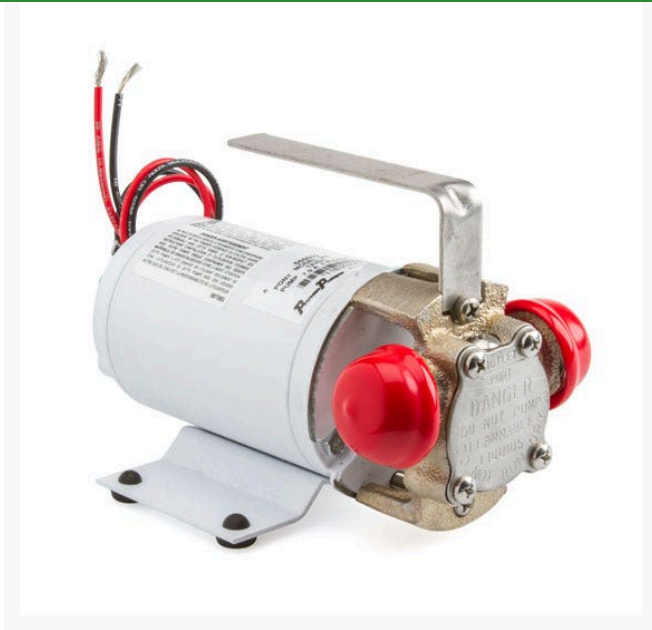

Centrifugal Pump - 12V

RG4365

Details

This powerful, non-submersible, 115 volt AC pump delivers peak performance whenever you need to pump water. Instant self-priming allows for immediate delivery or instant emergency de-watering. When electrical power is not readily available, its potent 12 volt DC pump is ready to work. Simple but safe battery hook-up allows for immediate pumping capabilities. Reverse the poles and reverse the flow direction. Garden hose inlet.