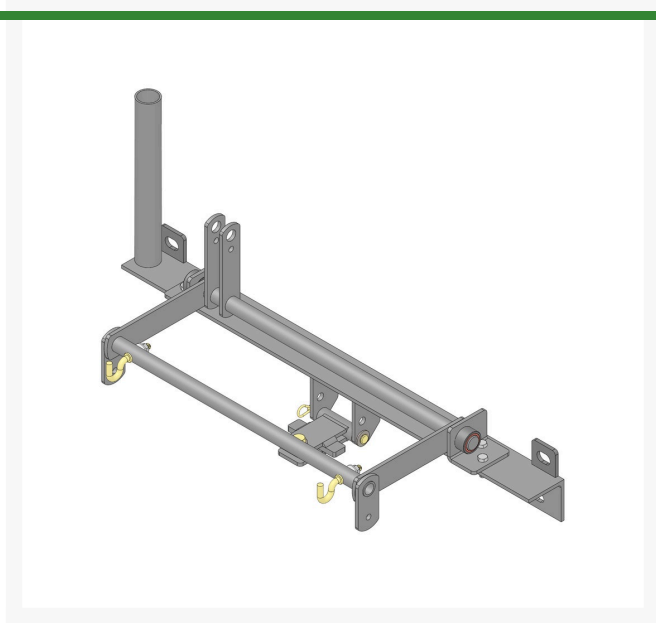

# Kit - Mounting Hitch

R08814

## Replacement Parts

R187-0	Washer - Flat 7/16 SAE
R283-83	Pin - Clevis
R3272-12	Pin - Cotter 1/8 x 1-1/4
R3296-39	Locknut - 3/8-16 Nylon
R3296-48	Locknut - 7/16-14 ESNA
R400264	Bolt - Hex HD 3/8-16 x 1-1/4
R453009	Washer - Flat 5/16 SAE
R453017	Washer - Flat 1/2
R80-1680	Pivot Bkt w/Bushing - LH
R80-1690	Pivot Bkt w/Bushing - RH
R80-2040	Hook
R80-2050	Bolt - Shoulder
R84-2230-03	Pivot Assy
R84-2420-03	Lift Arm Assy
R84-2620-03	Angle Assy