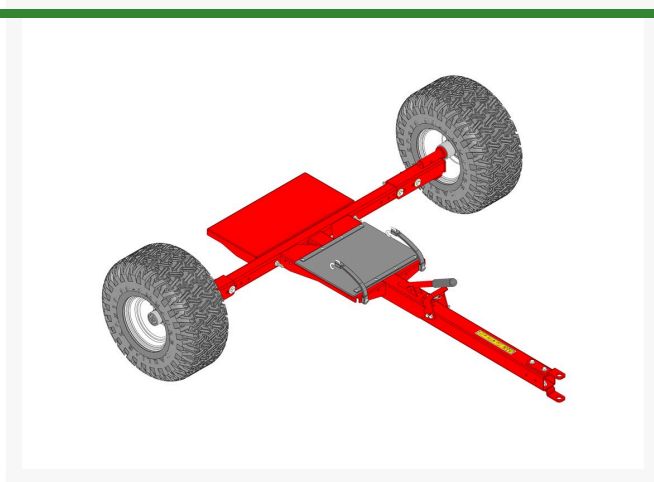

Frame Assy - Red

R04238

Specifications

Manufacturer

R&R Products

Replacement Parts

R105-9928-01	Spindle Assy - Red
R106-4671	Latch
R106-4675	Tongue - Trailer - Red
R106-5360	Rubber Mat - Front Roller
R106-5366-01	Frame Assy - Red
R106-5384	Strip - Roller Mat
R106-8459	Rubber Strap
R150317	Latch Assy
R150318	Hardware - Misc
R232-24	Stem - Valve w/ Cap
R297-1	Screw - Button HD Socket 3/4
R301504	Locknut - ESNA 1/4-20
R316797	Bolt - 1/4-20 x 1-1/4
R32128-21	Locknut - Flanged 3/8-16 Whiz Top Lock
R32128-32	Locknut - 1/4-20 Flanged
R3231-2	Bolt - Carriage 3/8-16 x 1
R3256-22	Washer - Flat 1/4 Yellow
R98-8690	Hub Assy - Trailer
R99-4507	Wheel - 8x7.00 4/4 Solid F266
RCT5111011	Tire - 20x10.00-8 Nhs (2 Ply) Carlisle Turf Saver