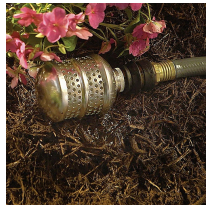

Metal Bubbler Nozzle

RG2352

Details

Some fragile plants and flowers require a lighter touch. This bubbler delivers water into the soil, preventing erosion and water waste. Protect your plants and the dirt around them with a soft, bubbling flow of water that quickly absorbs into the ground. Spot-water garden beds, container gardens, vegetables and flowers with a flow aimed directly at the roots, without disturbing surrounding soil. Attach to end of hose to allow water to gently soak into ground without erosion. Ideal for watering delicate plants that will not tolerate direct spray.

- Gently soak bedding plants without erosion
- Metal Nozzle

Specifications

Manufacturer	Gilmour
Material	Metal

Golfmech Ltd

Hullaghfin Balrath Navan, C15 VOFS
353 87 632 9827

<https://golfmech.rrproducts.com/>