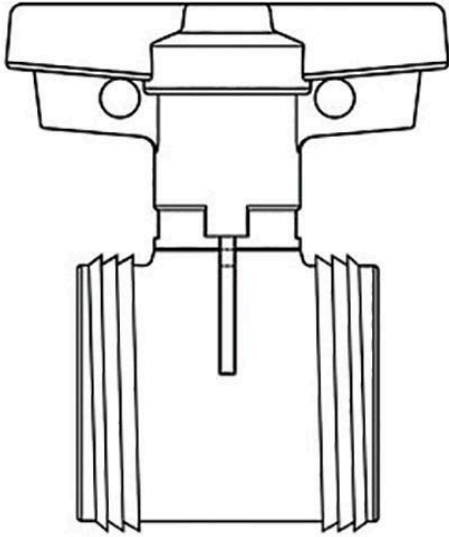

6 PVC TU2K Ind Ball Valve Cartridge

EPDM w/
RG18206060

Details

Replacement cartridges for True Union 2000 Industrial Ball Valves. PVC

Specifications

Manufacturer	Spears
Seal Type	EPDM

Golfmech Ltd

Hullaghfin Balrath Navan, C15 VOFS
353 87 632 9827