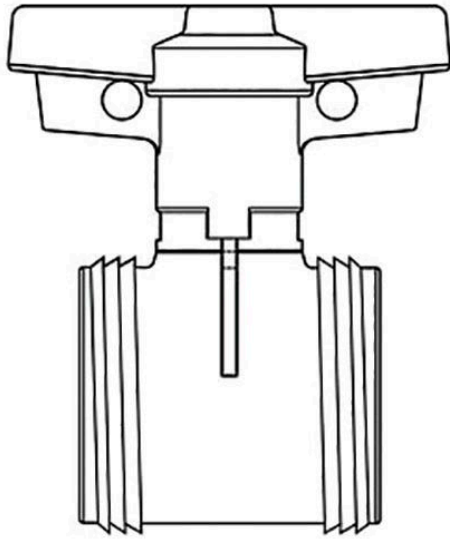

6 PVC TU2K Ind Ball Valve Cartridge

EPDM

RG1820060

Details

Replacement cartridges for True Union 2000 Industrial Ball Valves. PVC

Specifications

Manufacturer	Spears
Seal Type	EPDM

Golfmech Ltd