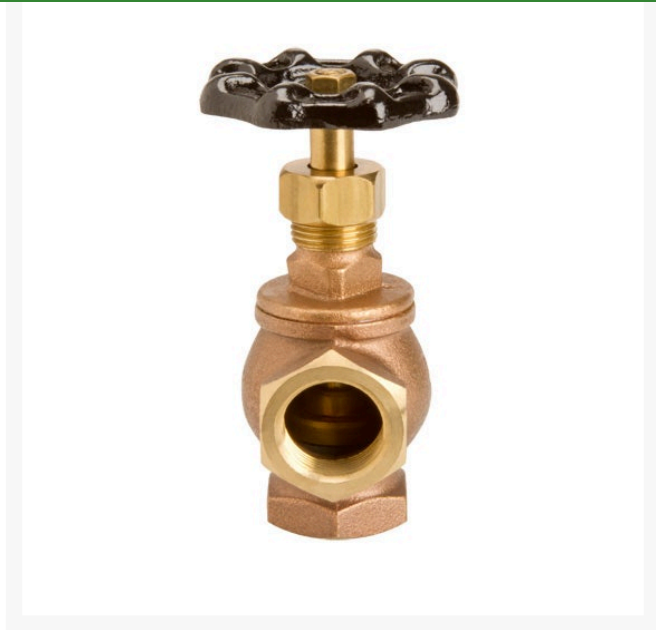

Valve - 1-1/2 Angle RG150AVUW

Specifications

Manufacturer

R&R Products

Golfmech Ltd

Hullaghfin Balrath Navan, C15 VOFS
353 87 632 9827

<https://golfmech.rrproducts.com/>