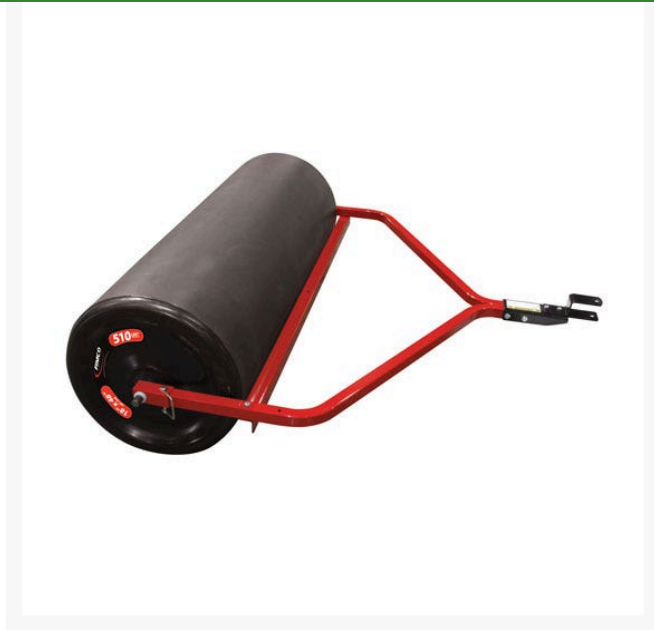

# Fimco Poly Lawn Roller - 18in x 48in

RFLRP1848

## Details

Lawn rollers level turf to combat the effects of freezing, burrowing animals, wheel track ruts, and can be used for packing seeding and soil for newly laid sod. The durable polyethylene roller drum resists rust and dents. The steel roller drum and end cap are manufactured with heavy, 14-gauge steel. Fill with water or sand. Rollers are lightweight when empty for easy transport and storage. Rounded end caps prevent gouging or marking. Includes 1" hitch tubes and tow hitch.

- 48" wide roller drum for fast coverage; 18" diameter
- Rounded end caps prevent gouging and ruts
- Polyethylene drum resists rust and dents
- Lightweight when empty, for easy transportation and storage
- Common hitch pin attachment for easy use with any vehicle
- Includes 1" hitch tubes and tow hitch
- Provides level surface to combat effects of freezing, burrowing animals, and wheel track ruts
- Effectively packs new seeding and soil to root contact for newly laid sod
- May be filled with water or sand
- 63 lbs, 510 lbs with water