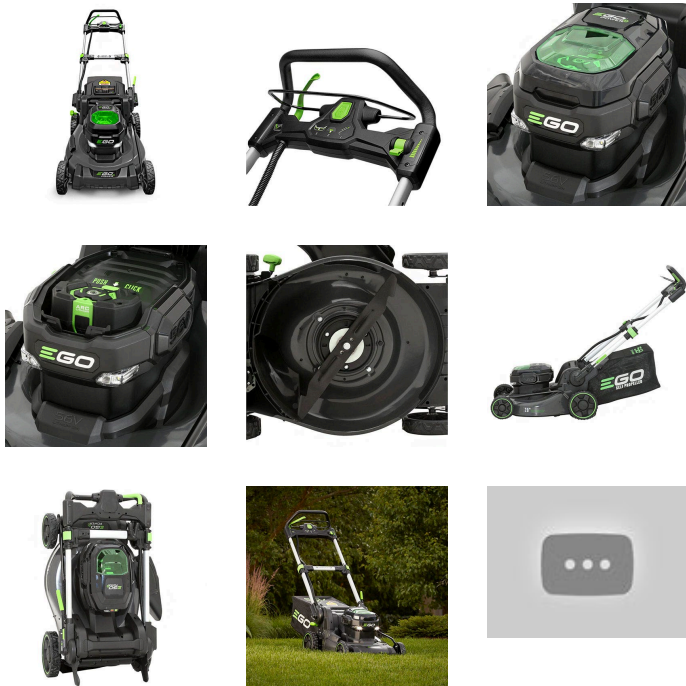

EGO 20in Self Propelled Lawn Mower w/Steel Deck - Bare Tool Only

REGLM2020SP

Details

The EGO POWER+ 20" Self-Propelled Mower delivers the torque of gas. No other cordless mower matches or surpasses the power of gas mowers, making the EGO Power+ Mowers a true gas replacement lawn mower. A 20" steel deck, a 60-minute run time, a brushless motor and a variable-speed, self-propelled system are just a few of the features that make this mower incredible. Compatible with all EGO POWER+ ARC Lithium batteries (available separately) to deliver Power Beyond Belief.

- 20 inch Steel Deck
- 56-Volt Lithion Battery
- High-Efficiency Brushless Motor
- Push-Button Start
- Variable Speed Control
- Weather-Resistant Construction (ipx4)
- 3-in-1 Mulching, Bagging and Side Discharge
- Folds Easily for Compact Storage
- Single Lever 6-Position Deck-Height Adjustment
- Easy-Access Grass Bag
- LED Headlights
- 5 Year Warranty