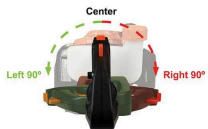

Echo HC-2210 Hedge Trimmer 22 in. 21.2CC Double Sided RECHC2210

Details

Beautify your outdoor living space when using ECHO's X-Series HC-2210 hedge trimmer to trim bushes and hedges. Trimming helps increase flowering, promotes growth and removes damaged branches. Get superior cutting performance with the handheld hedge trimmers made with professional landscapers in mind. 22 in 21.2cc 11 lbs.

Please note: This product is considered either bulky or otherwise restricted from shipment by air, and will only be shipped ground freight.

- 21.2cc Professional Grade Gas Engine
- 3-Position 180 Degree Rotating Handle for Maneuverability
- Aluminum "U-channel" Support Bar and Cored-out Blades for Lighter Weight
- Easily Accessible Blade Grease Ports
- Fine tuned to Reduce Weight and Increase Strength
- Forward-facing Exhaust Prevents Brush Damage
- Full-Spring Suspension System Reduces Vibration for Operator Comfort
- i-30 Starter Reduces Effort 30%
- RazorEdge 3-sided Teeth for Longer Cutting Performance
- See-through Fuel Tank
- Tool-less Air Filter Cover for the 2-Stage Air Filtration System
- Top-mounted Purge Bulb for Easy Access
- Double-Sided, Double-Reciprocating