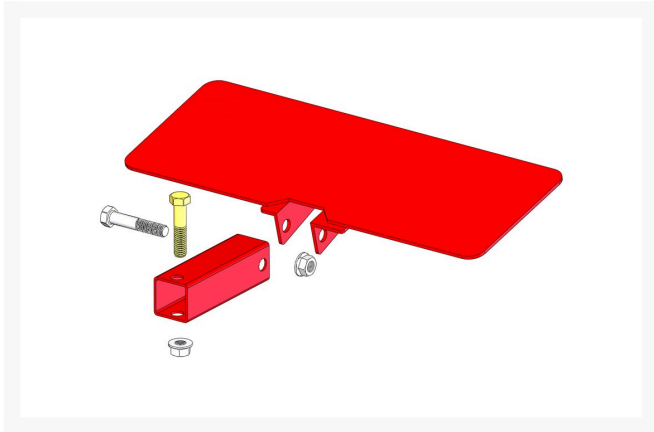

Kit - Grass Deflector

R01055

Details

Includes 2 ea: R3296-39 Locknut; 1 ea: R323-9 Bolt, R323-10 Bolt, R47-5340 Shield, R47-5380 Tube

Replaces

Toro 01055

Specifications

Manufacturer R&R Products

Fits Models

Toro Reelmaster Fairway

Replacement Parts

R47-5340	Shield - Grass
R47-5380	Tube - Pivot

Golfmech Ltd

Hullaghfin Balrath Navan, C15 VOFS
353 87 632 9827

<https://golfmech.rrproducts.com/>