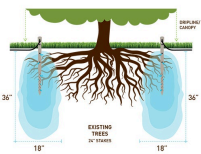

Golfmech Ltd

Hullaghfin Balrath Navan, C15 VOFS
353 87 632 9827

<https://golfmech.rrproducts.com/>