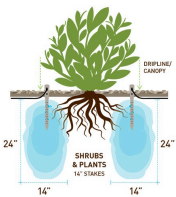

# Deep Drip Stake - 14 in RDD14

### Details

Promote a healthy, deep root system for trees and shrubs by delivering water and nutrients directly to their roots. Eliminates water run-off or evaporation. This sturdy PVC pipe is designed with a 10" ventilated pointed end and an ABS cap for driving into the ground with a sledge hammer, if necessary. A 1/4" drip line is positioned in the cap, water runs down the ventilated tube and deep into the ground while filtering rocks and dirt from entering the device. Or, remove cap and fill pipe with a water hose. Powder or granulated nutrients may be poured into stake. As the plant grows, reposition stake. Ideal for sloped areas. Hassle-free, maintenance-free.

### Specifications

Manufacturer	Deep Drip
Length	14-1/2 in