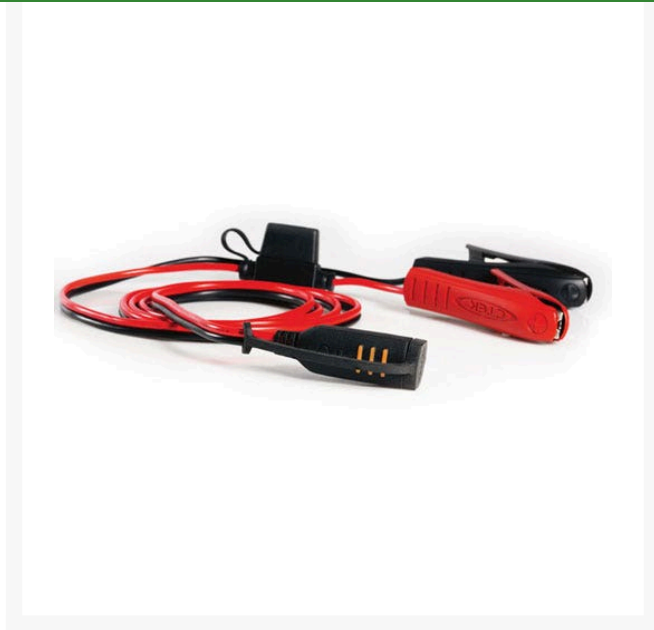

CTEK Comfort Indicator Clamps

RCTK56-384

Details

Comfort Indicator Clamp is designed and developed to keep track of battery status and eliminate the risk of a flat battery. Comfort Indicator Clamp prolongs battery life expectancy, as the indicator makes sure it can always be fully charged and indicates when the harmful sulfation process begins. Eyelet 3/8" (6.4mm), Cable 5', Fuse 15A. Designed to fit UC800, MULTI US 3300, MULTI US 7002, US 0.8 and MUS 4.3.

- Prolongs battery life
- Indicates sulfation
- Eyelet 3/8" (6.4mm)
- Fuse 15A
- 5 ft. cable
- Fits UC800, MULTI US 3300, MULTI US 7002, US0.8 and MUS 4.3

Specifications

Manufacturer

CTEK

Golfmech Ltd

Hullaghfin Balrath Navan, C15 VOFS
353 87 632 9827