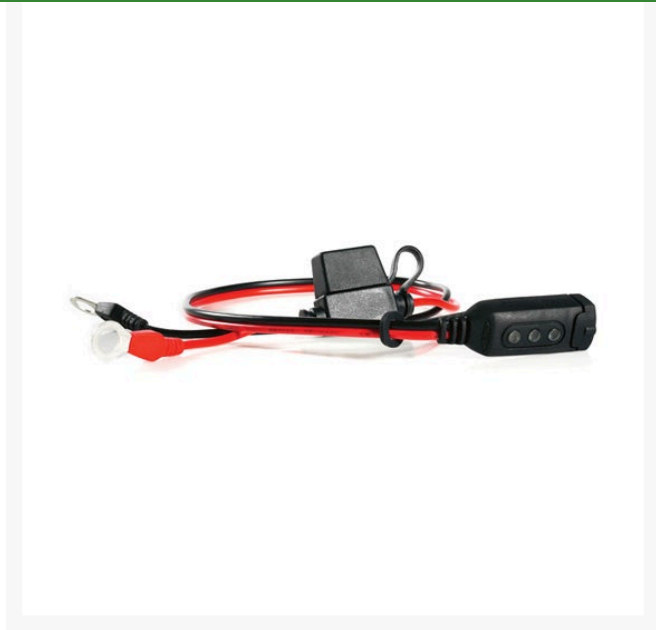

CTEK Comfort Indicator Eyelet

RCTK56-382

Details

Designed and developed to make battery maintenance easy. This practical combination of quick connector and indicator is designed for batteries that are difficult to access. The lighted indicator shows the battery charge level. The eyelet terminals are fitted to the battery giving effortless connection without the need of reaching for the battery. Ideal for seasonal vehicles.

- Designed to fit UC800, MULTI US 3300, MULTI US 7002, US0.8 and MUS 4.3
- Cable length: 19"
- Eyelet: 3/8" (8.4mm)
- Fuse 15A
- IP65
- 2 year warranty

Specifications

Manufacturer	CTEK
Length	19 in
Manufacturer's Warranty	2 year