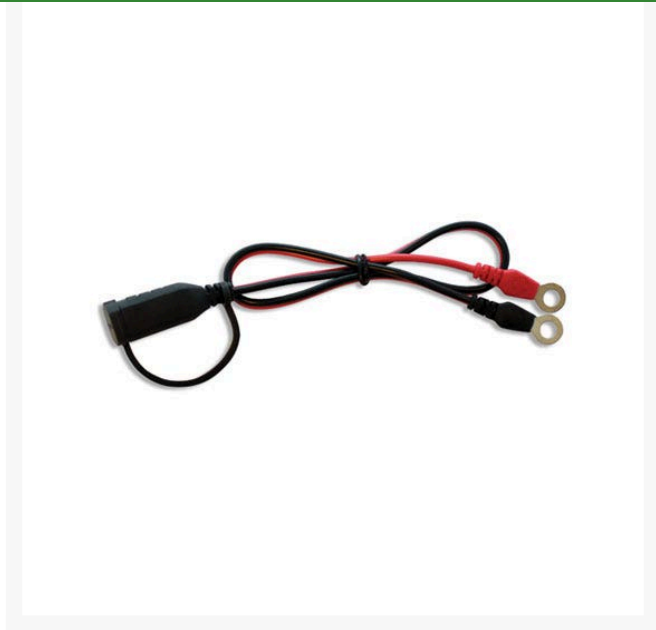

CTEK Comfort Connect M10

RCTK56-329

Details

Comfort Connect reaches even well hidden batteries in the vehicle quickly and easily. There is no need to hassle with battery clamps every time, just permanently mount Comfort Connect on every battery that needs charging and easily charge and maintain the batteries after use and for a prolonged life. Cable length 16".

- Comfort Connect M10, 1/2" (10.4mm)

Specifications

Manufacturer

CTEK

Golfmech Ltd

Hullaghfin Balrath Navan, C15 VOFS
353 87 632 9827

<https://golfmech.rrproducts.com/>