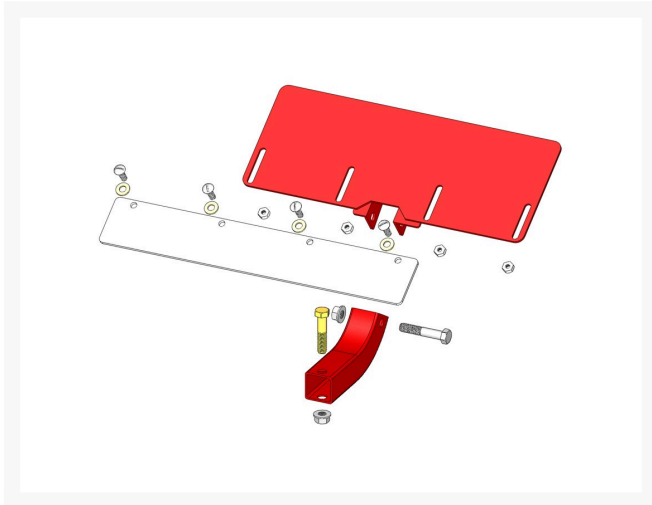

Kit - Grass Deflector

R01030

Details

Includes 8 ea: R3256-22 Washer; 4 ea: R3290-133 Screw, R3296-8 Locknut; 2 ea: R3296-39 Locknut; 1 ea: R323-9 Bolt, R323-10 Bolt, R51-0810 Shield, R51-0830 Shield, R51-0840 Tube

Replaces

Toro 01055

Specifications

Manufacturer R&R Products

Fits Models

Toro Reelmaster Fairway

Golfmech Ltd

Hullaghfin Balrath Navan, C15 VOFS
353 87 632 9827