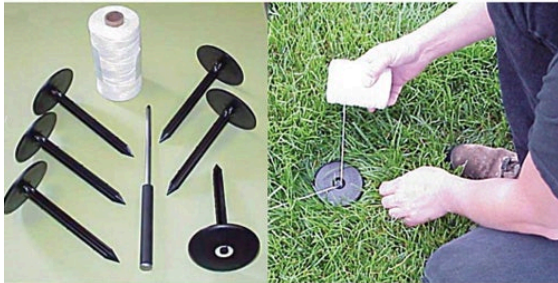

ProLine Replacement Markers - Pkg/10

RAF2723

Details

Measure only once and permanently locate layout points for any sports field. These one-piece durable marker anchors with built-in string guide are easy to install. Simply punch a hole in the ground with the starter tool, set the marker, string the line and stripe. If the line fades, re-stripe or re-string the markers with no re-measuring. Unique design will not catch cleats or attract debris. Anchor sets include anchors, starter tool and 600' of cord.

- Permanent field layout markers
- Will not catch cleats or debris
- Sets include anchors, starter tool and 600' of cord

Specifications

Manufacturer	New Stripe
Package Quantity	10

Golfmech Ltd

Hullaghfin Balrath Navan, C15 VOFS
353 87 632 9827