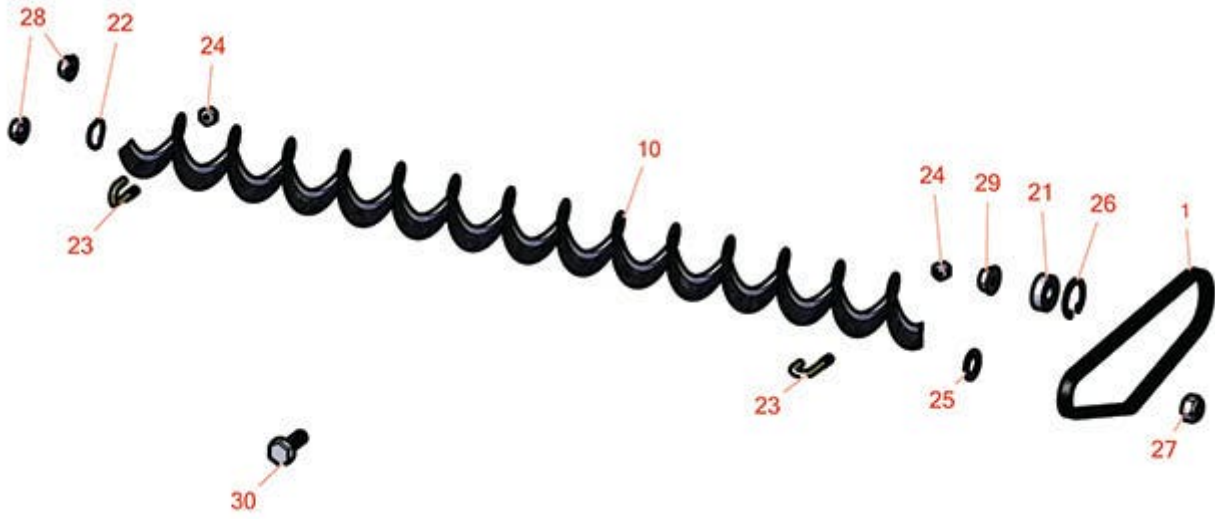

Replaces Toro Greensmaster 3150-Q Parts

Dethatcher Unit - Model 04479
Rear Roller Brush - Model 04650

All original equipment manufacturers names and part numbers are used for identification purposes only, and we are in no way implying that our products are original equipment parts. Prices subject to change without notice.

Replaces Toro Greensmaster 3150-Q Parts

*Dethatcher Unit - Model 04479
Rear Roller Brush - Model 04650*

Item No	R&R Part No.	OEM Part No.	Description	Qty Req	Order Quantity
Belts					
1	R105-5720	105-5720	Belt - Poly V	1	
Rollers					
10	R105-6792	104-1829, 105-6792	Brush - Rear Roller	1	
Other Parts Available					
21	R251-259	251-259, 251-307	Bearing - Ball	1	
22	R115-7143	115-7143	Spring - Wave	1	
23	R104-1830	104-1830	Bolt - J	2	
24	R3296-2	32127-10, 3296-2, 9157404	Nut - #10 Lock	2	
25	R112-6957	112-6957	Washer - Hardened	2	
26	R104-4727	104-4727	Ring - Retaining	1	
27	R121-4600	121-4600	Locknut - 3/8-16 Hx HD Jam Nylon Ins	1	
28	R32128-33	32128-33	Nut - 1/4-20 Flanged Serr	2	
28	R301504	2296-42, 301504, 32127-24, 32128-33, 32146-17, 3296-16, 3296-42, 3296-42, 915661P	Locknut - ESNA 1/4-20	2	
29	R104-8300	104-8300, 104-8300, 119-4041	Locknut - 5/16-18 Flanged Y/Zinc	5	

Replaces Toro Greensmaster 3150-Q Parts

Dethatcher Unit - Model 04479
Rear Roller Brush - Model 04650

Item No	R&R Part No.	OEM Part No.	Description	Qty Req	Order Quantity
30	R3234-29	3234-17, 3234-29	Bolt - 5/16-18x1 Serr Hex	1	