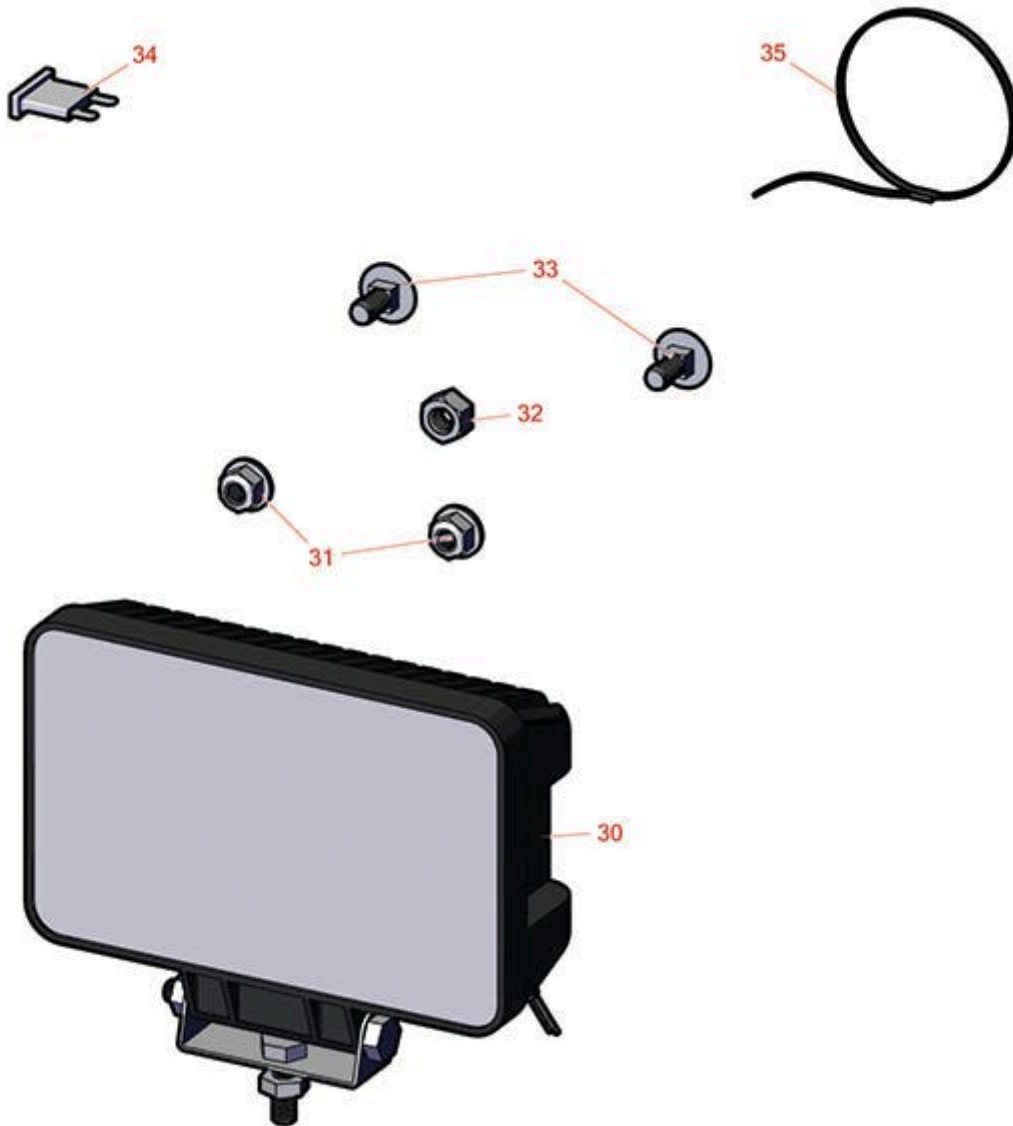

# Replaces Toro Groundsmaster 3500-G Parts

Traction Unit - Model 30809  
Work Light - Model 30841

All original equipment manufacturers names and part numbers are used for identification purposes only, and we are in no way implying that our products are original equipment parts. Prices subject to change without notice.

# Replaces Toro Groundsmaster 3500-G Parts

*Traction Unit - Model 30809*

*Work Light - Model 30841*

Item No	R&R Part No.	OEM Part No.	Description	Qty Req	Order Quantity
30	<b>R151712</b>	108-6471, 112-9177, 94-9024	LED Oval Work Light - 12 LED 30w	2	
31	<b>R445722</b>	30-8980, 32128-2, 32128-20, 32128-20	Nut - Serrated Washer	2	
32	<b>R443106</b>	01-188-0518, 22-12-AJD, 32111-4, 3217-4, 3217-6, 3218-2, 513295, 513412, 915112P, 915978, 915979	Nut - 5/16-18 Y/Zinc Plated	1	
32	<b>RP457-2</b>	01-191-0518, 22-12-AJK, 3218-2, 513299, P457-2	Nut - Jam 5/16-18 Zinc	1	
33	<b>R3230-1</b>	01-173-0506, 3230-1, 3230-20, 900037P	Bolt - Carriage 5/16-18 x 3/4	2	
34	<b>R218-578</b>	218-578, 95-2438	Fuse - 10 Amp	1	
35	<b>R3290-379</b>	3290-336, 3290-379	Cable Tie - 6in	10	