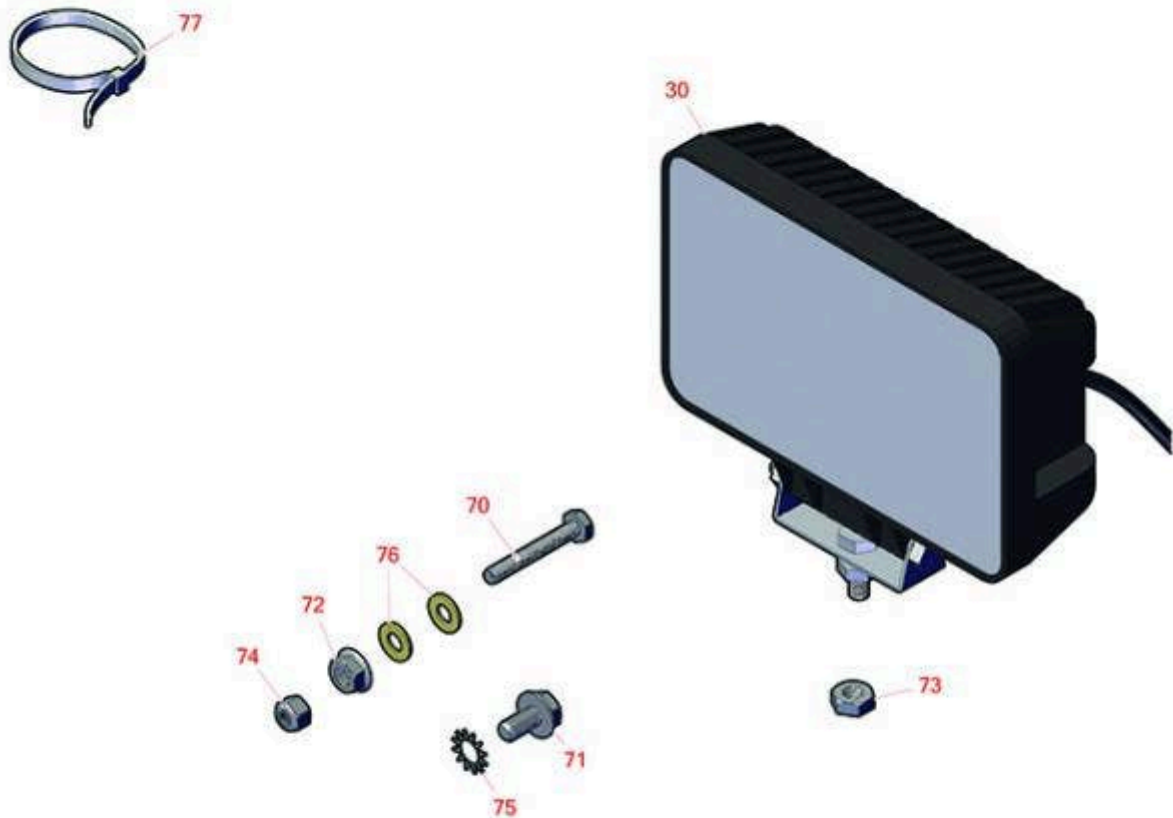

Replaces Toro Greensmaster 2000 Parts

Mower - Model 04036

Light Kit - Model 04057

All original equipment manufacturers names and part numbers are used for identification purposes only, and we are in no way implying that our products are original equipment parts. Prices subject to change without notice.

Replaces Toro Greensmaster 2000 Parts

Mower - Model 04036

Light Kit - Model 04057

Item No	R&R Part No.	OEM Part No.	Description	Qty Req	Order Quantity
---------	--------------	--------------	-------------	---------	----------------

Electrical, Gauges and Controls

30	R151712	108-6471, 112-9177, 94-9024	LED Oval Work Light - 12 LED 30w	2	
----	----------------	-----------------------------------	----------------------------------	---	--