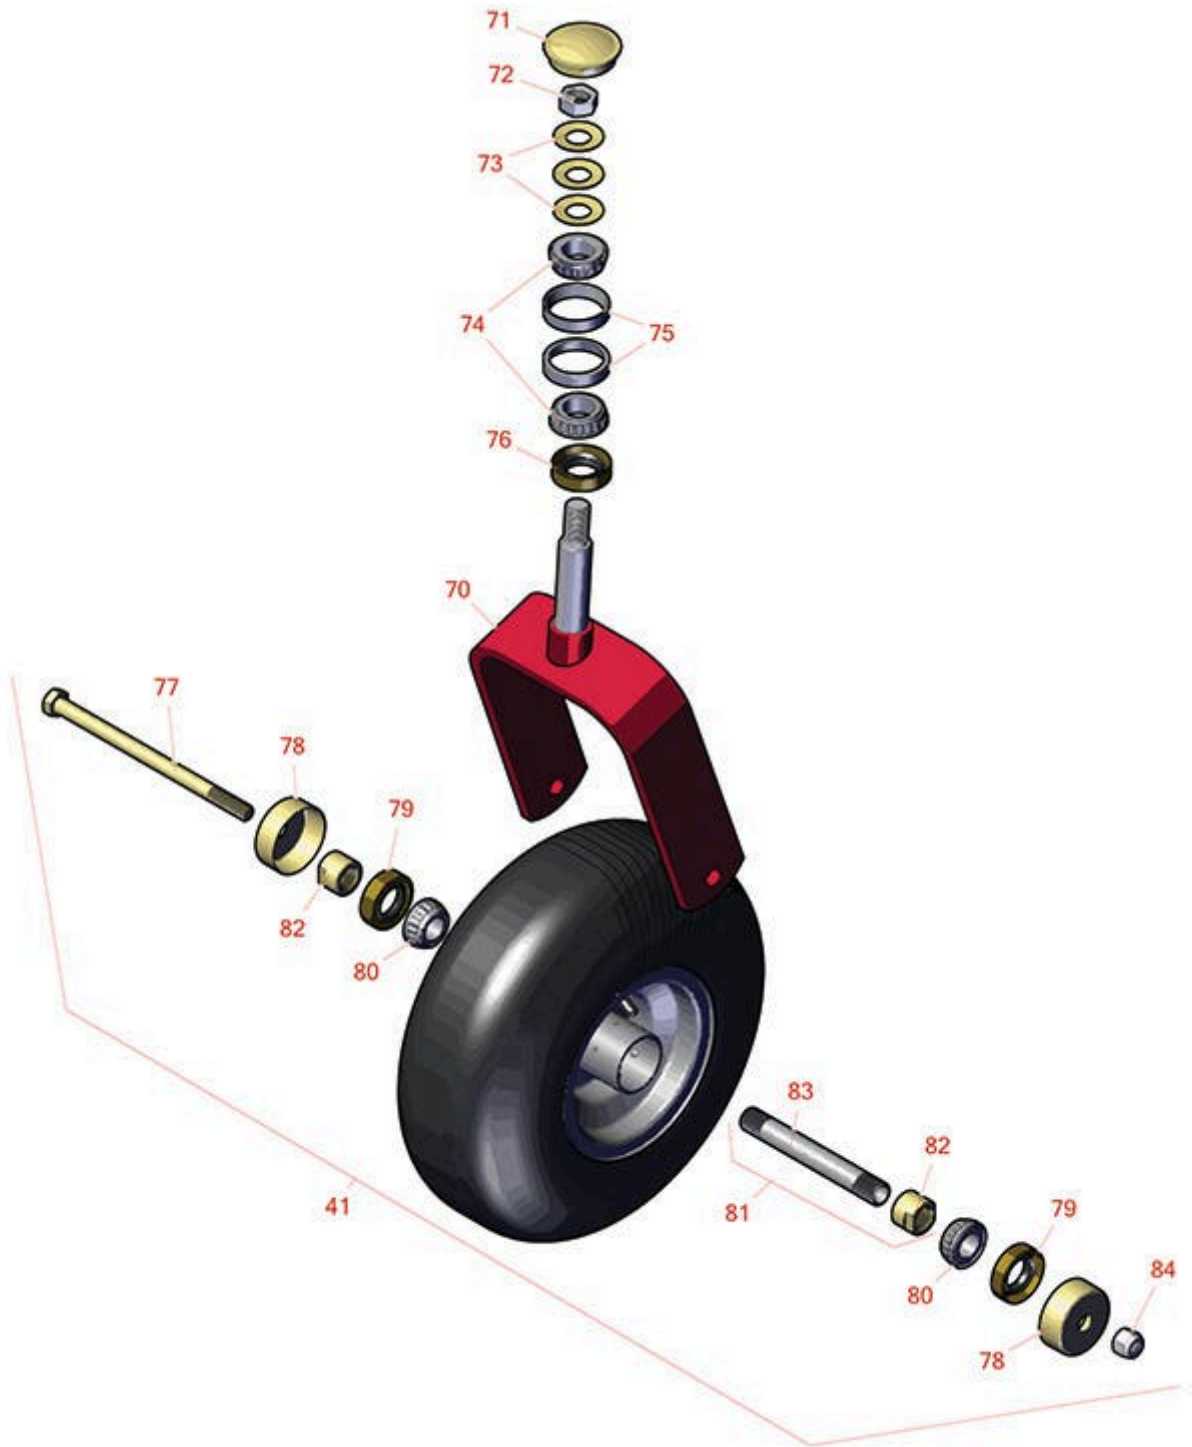

Replaces Toro Z Master Professional 6000 Parts

Zero Turn Mower with 48in Deck - Model 74941
Caster Wheel

All original equipment manufacturers names and part numbers are used for identification purposes only, and we are in no way implying that our products are original equipment parts. Prices subject to change without notice.

Replaces Toro Z Master Professional 6000 Parts

Zero Turn Mower with 48in Deck - Model 74941
Caster Wheel

Item No	R&R Part No.	OEM Part No.	Description	Qty Req	Order Quantity
Tires & Wheels					
0	TIRES		Click Here to View Complete Tire Selection	0	
41	R109-9126	109-9126	Tire & Wheel - 13x5.00-6 - White	2	
Other Parts Available					
70	R116-8884	116-8884	Fork- Caster - Kit w/Seal	2	
71	R103-4882	103-4882	Grease Cap - Castor	2	
72	R3296-51	3296-51, 3296-81	Nut - Nylon Lock 3/4-10 Gr 8	2	
73	R1-633508	1-633508	Washer - Spring Disc	6	
74	R254-94	1-543509, 254-94, 32-8090, 32-8240, 32-9640, 40440, 62-3330	Tapered Bearing Cone	4	
75	R254-72	01-103-0050, 01-103-0120, 01-103-0140, 1-543508, 254-71, 254-72, 40439, 62-3340, 99-4511	Cup - Bearing	4	
76	R1-543511	1-543511	Seal- Grease	2	
77	R325-42	325-42	Bolt - 1/2-13 x 8 Hex Head Gr 5	2	
78	R103-2768	103-2768	Guard - Seal	4	
79	R103-0063	103-0063	Seal - Grease	4	

Replaces Toro Z Master Professional 6000 Parts

Zero Turn Mower with 48in Deck - Model 74941
Caster Wheel

Item No	R&R Part No.	OEM Part No.	Description	Qty Req	Order Quantity
80	R254-78	01-102-0060, 01-102-0130, 1-633585, 254-78, 32-7790, 32-9580, 93-4813	Tapered Bearing Cone	4	
81	R126-5360	126-5360	Axle- Caster w/Spacer Nut	2	
82	R103-3051	103-3051	Spacer - Nut - Hardened	4	
83	R103-3155	103-3155	Axle - Caster	2	
84	RF5003	32127-29, 32131-5, 32132-5, 3296-23	Locknut - ESNA 1/2-13	2	