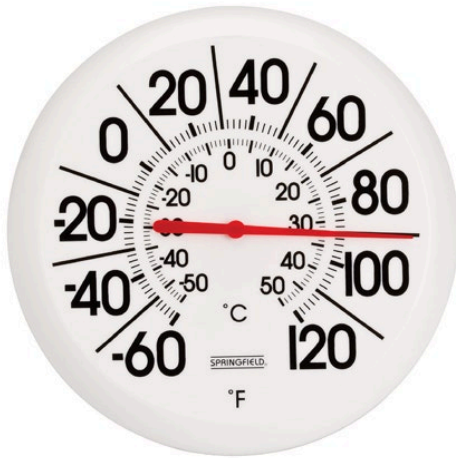

# Indoor/Outdoor Thermometer - 8in

R90050

## Details

These large, wall-mount thermometers read Fahrenheit and Celsius with big, bold, easy-to-read markings and a red, precision pointer. Weather-resistant case. Thermometer reads -60 F. to 140 F. (-50 C to 50 C.).

- Large, wall-mount thermometers
- Readings in Fahrenheit and Celsius
- Big, easy-to-read markings
- Red, precision pointer
- Temperatures from -60 to 140 F (-50 to 50 C)
- Weather-resistant case

## Specifications

Manufacturer	R&R Products
Color	White
Diameter	8 in