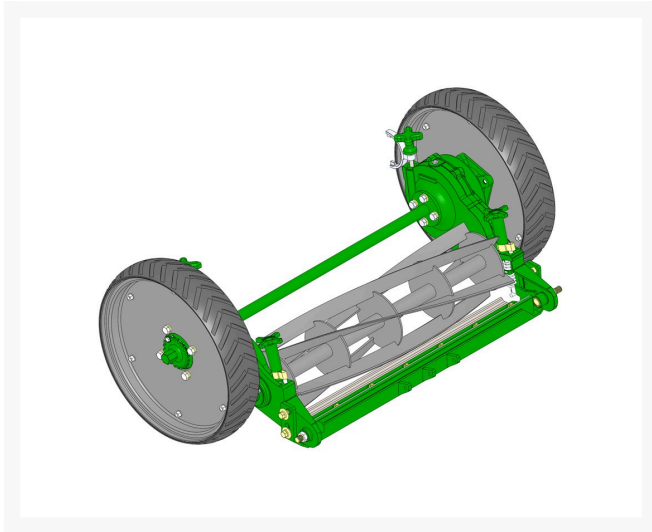

# Complete Standard Cutting Unit

R82301

## Details

R&R Standard Cut Unit, See Next Page for more information

R&R Cutting Unit Complete with R502673 5 Blade 10 in Dia.. Reel, R101250 Single Lip Bedknife & R70097B 20" Wheels