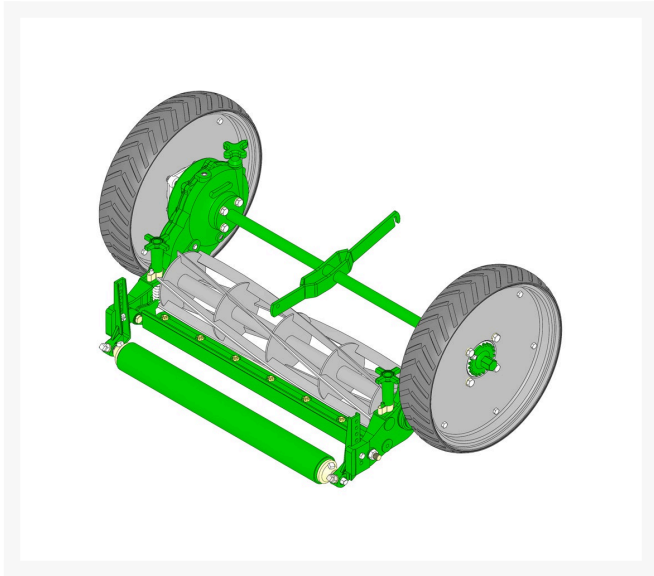

Complete Premier Cutting Unit

R81101

Details

R&R Cutting Units Complete with R502671 6 Blade Reel, R101250 Bedknife, R700500G Solid Roller & R70097B Wheel Assembly

Specifications

Manufacturer

R&R Products

Fits Models