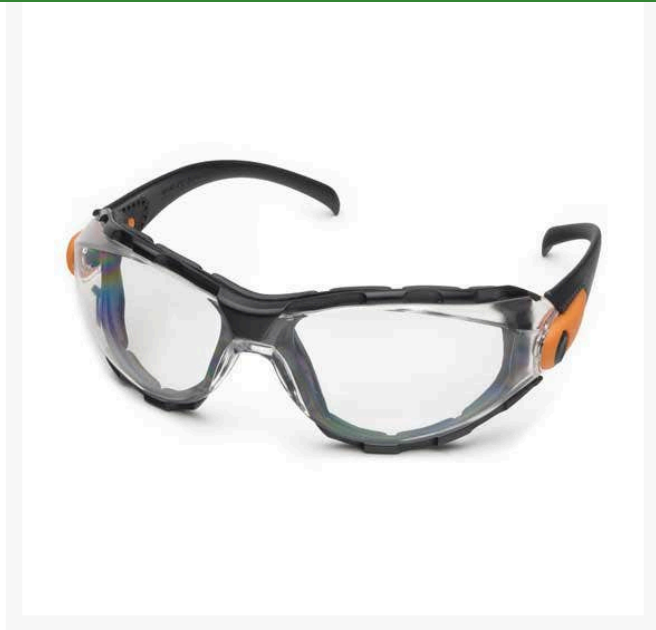

Go-Specs Safety Glasses - Clear

R7063C

Details

The best fitting, most comfortable eyewear you have ever worn. Lightweight like safety glasses and fit like goggles. Soft foam fills the gap between your face and the lens to keep out wind, dust, sand or airborne debris and to resist body oil and sweat. Multiple ventilation ports allow for air circulation, superior anti-fog performance and wearer comfort. SuperCoat AF provides anti-fog, anti-scratch, anti-static and UV protection. Adjustable lens angle. Impact-resistant. Black frame with orange accent.

- Best fitting safety glasses ever
- Lightweight
- Soft foam seals to face
- Ventilation ports for air circulation
- SuperCoat Anti-Fog protection
- Impact resistant
- Clear lenses; black frame w/ orange accents