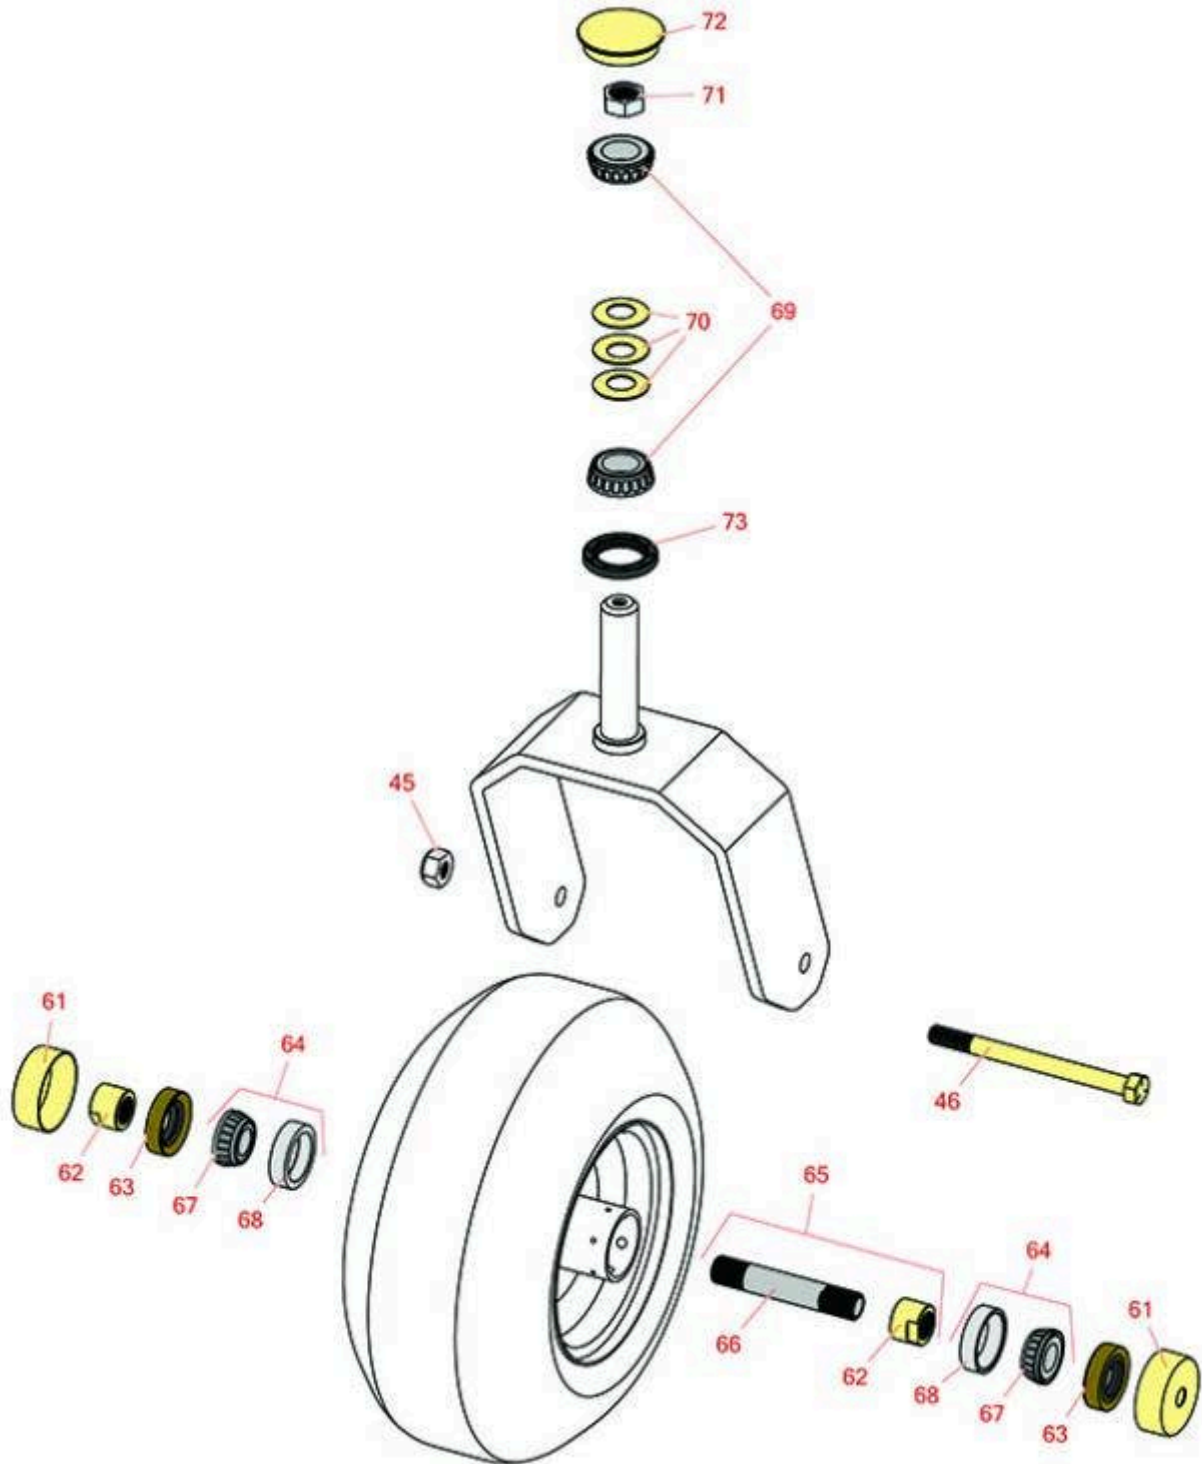

# Replaces Exmark Turf Tracer X-Series

## Parts

Walk Behind Mower - Model TTX730EKC604N0 with 60in Deck  
Caster Wheel

All original equipment manufacturers names and part numbers are used for identification purposes only, and we are in no way implying that our products are original equipment parts. Prices subject to change without notice.

# Replaces Exmark Turf Tracer X-Series Parts

Walk Behind Mower - Model TTX730EKC604N0 with 60in  
Deck  
Caster Wheel

Item No	R&R Part No.	OEM Part No.	Description	Qty Req	Order Quantity
<b>Other Parts Available</b>					
45	<b>R3296-25</b>	3296-45	Locknut - 1/2-13 Heavy ESNA	2	
46	<b>R325-20</b>	325-20	Bolt - Hx HD 1/2-13 x 6	2	
61	<b>R103-2768</b>	103-2768	Guard - Seal	4	
62	<b>R103-3051</b>	103-3051	Spacer - Nut - Hardened	4	
63	<b>R103-0063</b>	103-0063	Seal - Grease	4	
64	<b>R500534</b>	1-633585, R & R ONLY	Bearing - with Cup	4	
<i>Detail Description: Kit includes: 1 ea R254-78- Bearing Cone &amp; R254-79 Bearing Cone:</i>					
65	<b>R126-5359</b>	126-5359	Caster Axle Assy w/Bushing	2	
66	<b>R103-3157</b>	103-3157	Axle - Caster Wheel	2	
67	<b>R254-78</b>	1-633585	Tapered Bearing Cone	4	
68	<b>R254-79</b>	1-633584, R & R ONLY	Cup - Bearing	4	
<i>Detail Description: Use R254-79M installation mandrel to properly install race.:</i>					
69	<b>R254-94</b>	1-543509	Tapered Bearing Cone	4	
70	<b>R1-633508</b>	1-633508	Washer - Spring Disc	6	
71	<b>R3296-51</b>	3296-51	Nut - Nylon Lock 3/4-10 Gr 8	2	
72	<b>R103-4882</b>	103-4882	Grease Cap - Castor	2	
73	<b>R1-543511</b>	1-543511, R & R ONLY	Seal- Grease	2	