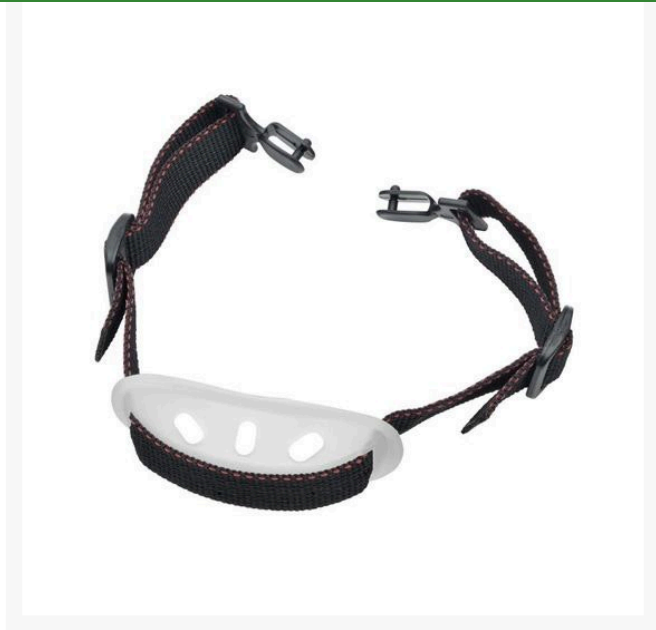

## Strap - Hard Hat Chin R7027

### Details

Keeps hard hat in place so you're protected when your work activity risks losing it. Securely attaches to all 3M hard hats. Chin cup vented for comfort. One size adjusts to fit all.

- Securely attaches to all 3M hard hats
- Vented chin cup
- One size adjusts to fit all