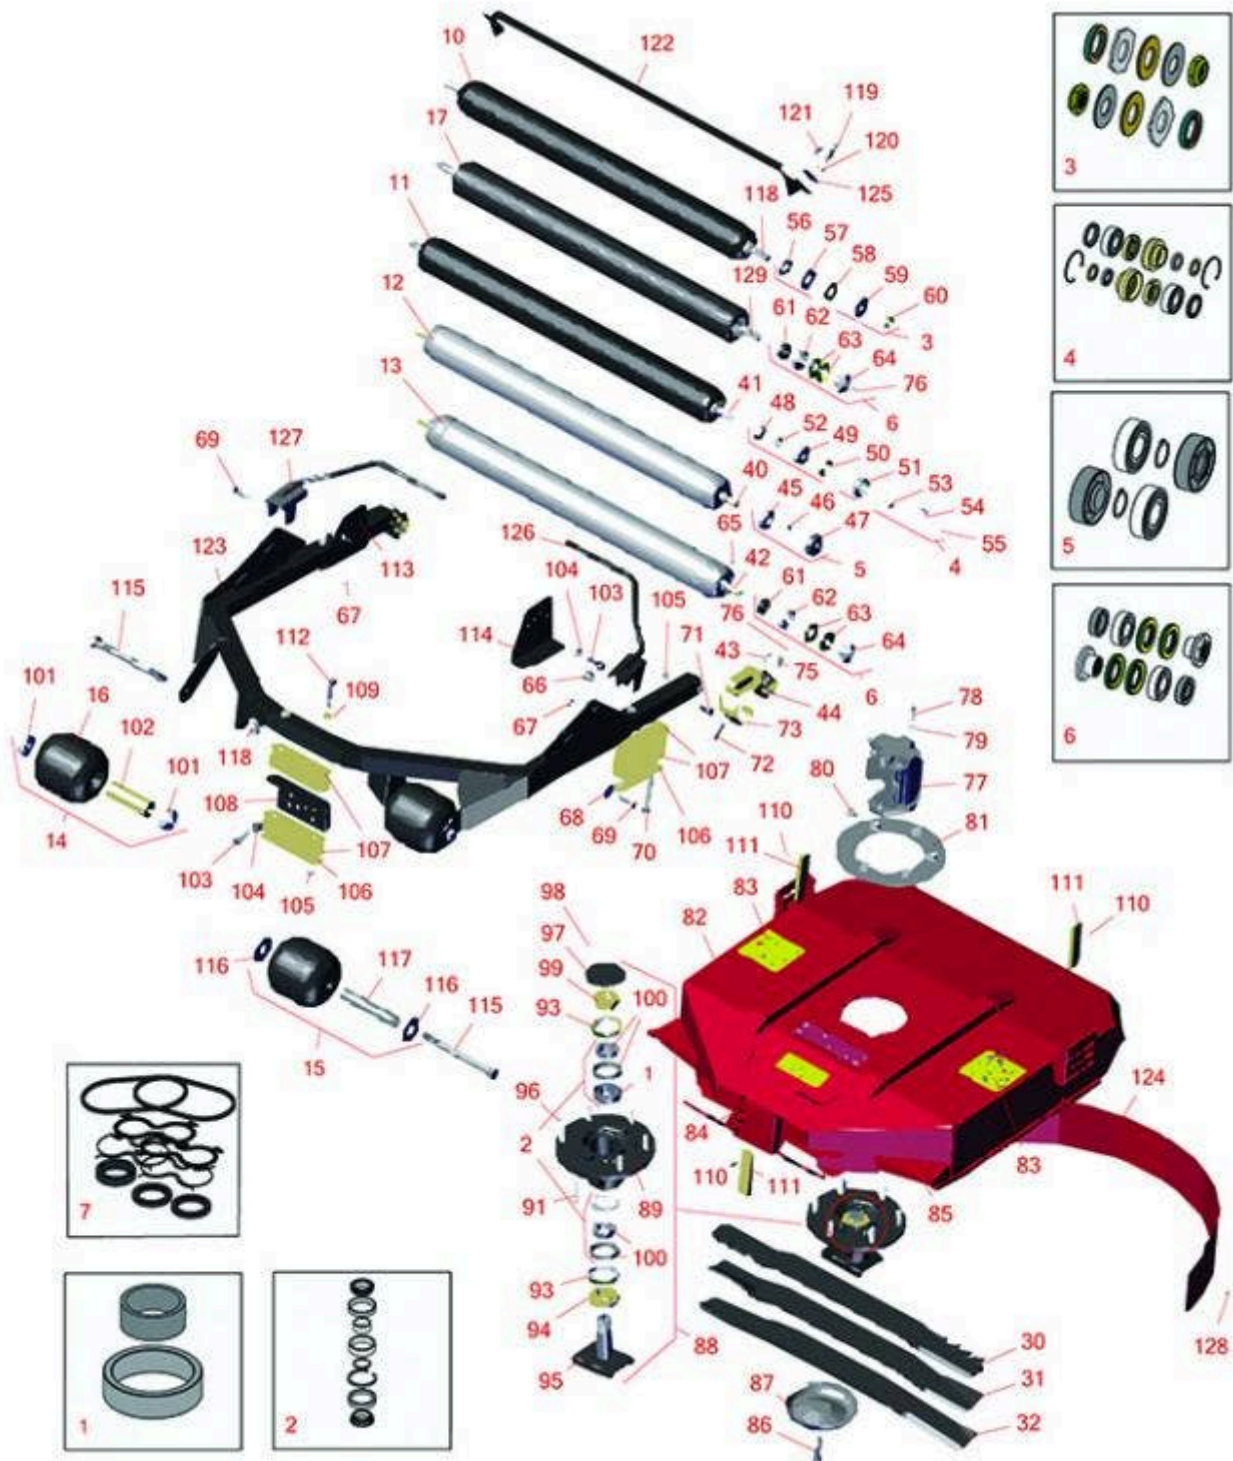

Replaces Toro Groundsmaster 4700-D Parts

Traction Unit - Model 30882
27in Rotary Unit - Model 30834

All original equipment manufacturers names and part numbers are used for identification purposes only, and we are in no way implying that our products are original equipment parts. Prices subject to change without notice.

Replaces Toro Groundsmaster 4700-D Parts

Traction Unit - Model 30882
27in Rotary Unit - Model 30834

Item No	R&R Part No.	OEM Part No.	Description	Qty Req	Order Quantity
---------	--------------	--------------	-------------	---------	----------------