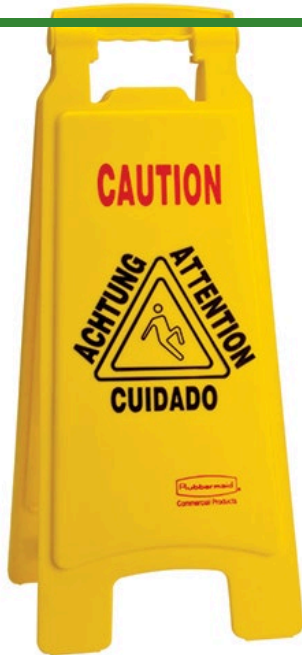

# Floor Sign - Caution Wet Floor - Multi-Lingual

R6032

## Details

Prevent injury with floor safety signs! Durable, bright yellow polypropylene construction with bold black lettering; 25" high and printed both sides. "Closed" and "Caution" warning signs are printed in English, French, German and Spanish for effective communication. Fold flat for easy storage; handle cutout for carrying or hanging.

- Alerts safety risks in 4 languages
- Fold flat for storage
- Handle cutout for carrying/hanging
- Printed both sides
- "Caution - Wet Floor"