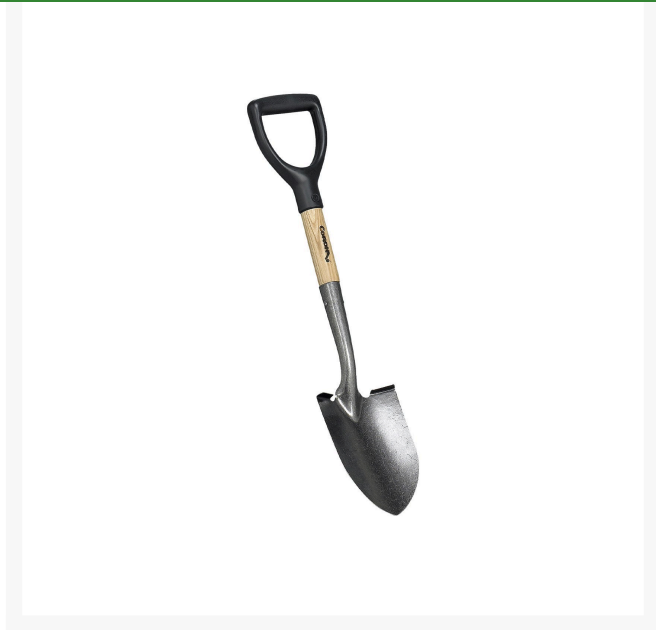

# Corona Multi-Purpose Mini Shovel

RCSS25010

## Details

The mini shovel is ideal for working in tight working conditions or on your knees. Features a strong 16-gauge tempered steel blade with forward-turned steps for firmer footing. The hardwood handle with D-Grip controls easily controls material being moved.

- Designed for Working on Your Knees or Tight Conditions
- Strong, 15-Gauge Tempered Steel Blade
- Forward-Turned Steps for Firmer Footing
- Hardwood D-Grip Handle

## Specifications

Manufacturer	Corona
Head Material	Tempered Steel