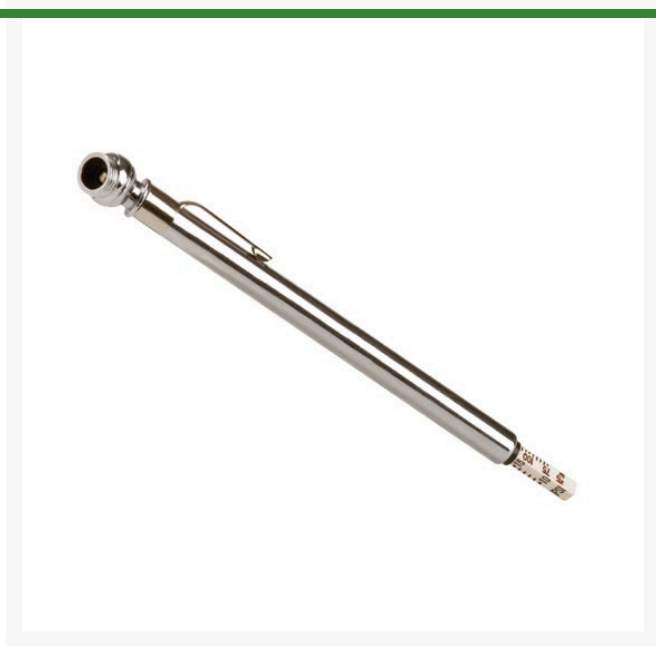

# Pocket Tire Gauge - 10-50 PSI

R5202

## Details

Calibrated in several ranges for many applications.  
Nylon indicator bar and chrome plated barrel.  
Pressure range 10 to 50 psi.

- Calibrated in several ranges for multiple uses
- Nylon indicator bar
- Chrome-plated barrel
- Pressure range 10 to 50 psi