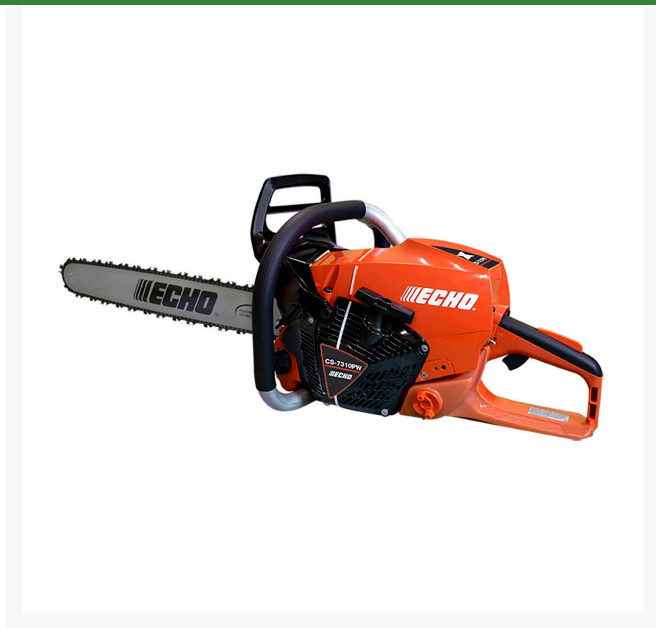

# Echo CS-7310PW Chain Saw 20in 73.5CC Rear Handle - Full Wrap Aluminum Handle w/Rubber Grip

RECCS7310PW-20

## Details

A professional rear handle logging chain saw equipped with a high-performance 73.5cc engine with 5.4hp featuring a full-wrap aluminum handle with rubber grip for strength and comfort. The ECHO CS-7310PW chainsaw has the cutting performance to tackle the toughest jobs with all the professional features commercial arborists and loggers require - including one of the best air cleaner systems in the industry. 73.5cc 20in guide bar with .058 gauge chain. Rear Handle.

- High-power 73.5cc 2-stroke commercial grade engine
- Full-wrap aluminum handle with rubber grip for strength and comfort
- 4-stage air cleaner system for longer air filter life
- Magnesium crankcase, sprocket cover and starter cover
- Decompression valve for easy starting
- Automatic, adjustable clutch-driven bar oiler operates only when the chain is moving to reduce oil consumption
- 19mm captive bar nuts - no chance of losing hardware
- 3-point spring vibration reduction system for operator comfort
- 20in Bar length with .058 gauge chain

## Specifications

|                     |                     |
|---------------------|---------------------|
| Manufacturer        | Echo                |
| Bar Length          | 20 in               |
| Chain Gauge         | .058 in             |
| Engine Displacement | 73.5 cc (4.5 cu in) |
| Fuel Capacity       | 16.9 fl oz          |
| Ignition System     | Digital             |