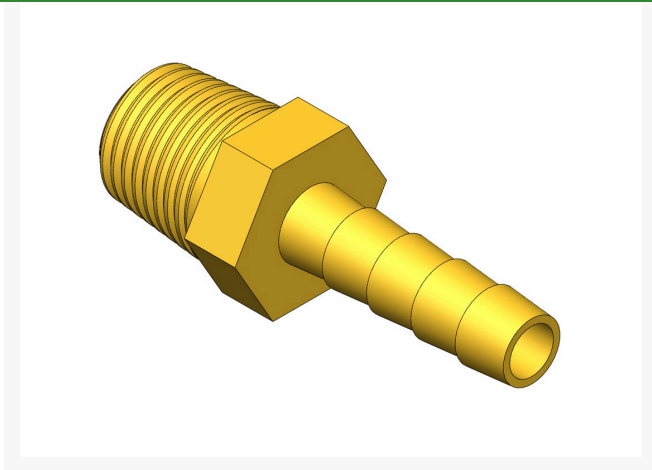

Barb - Hose 1/4 x 1/4

R5101

Details

Solid brass hose barb fittings for use in connecting all components of an air line system. Select fitting to match hose inside diameter. NPT pipe thread.

- Solid brass for dependable, long life
- Choose fittings to match hose ID
- NPT pipe thread