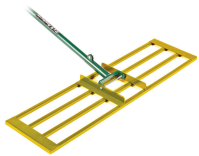

# Level Rake w/Handle - 36 in

R2160P

## Details

Lightweight and slightly flexible, the 40in Level Rake follows minor ground contours without scarring. Designed for spreading and grading fine turf areas, the inner bars distribute top dressing material while the rear channel of the frame levels, providing a super-flat surface. This back and forth motion aids in the removal of stones and surface undulations. Ideal for ongoing general work.