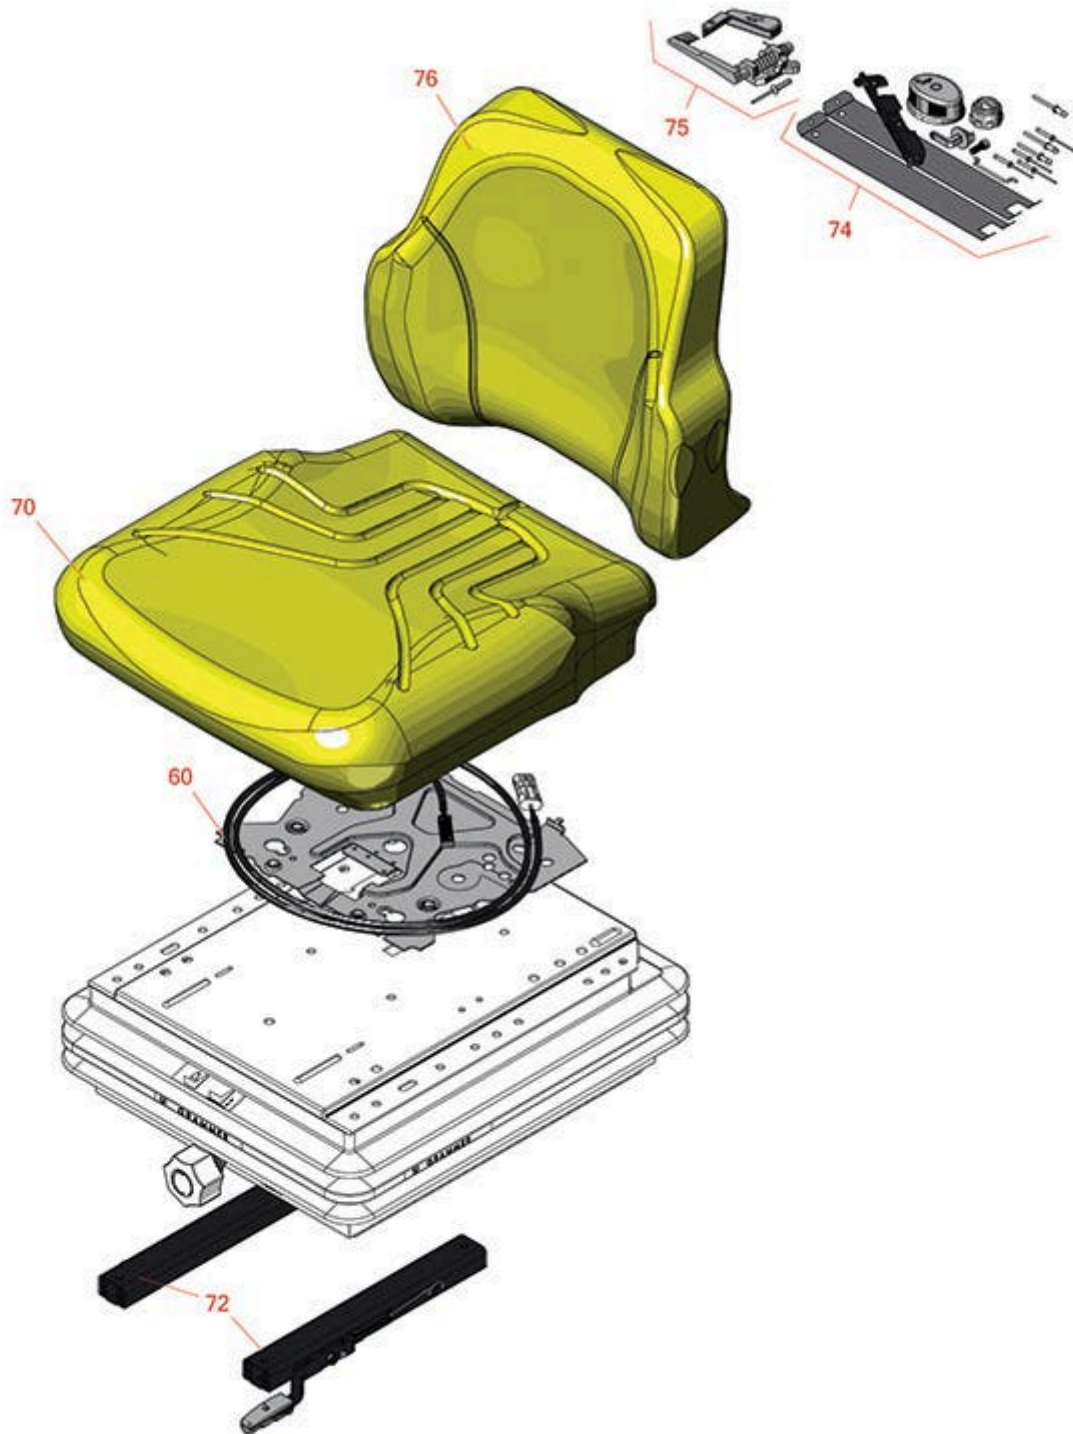

Replaces John Deere 7500 E-Cut Hybrid Reel Mower Parts

Traction Unit
Seat

All original equipment manufacturers names and part numbers are used for identification purposes only, and we are in no way implying that our products are original equipment parts. Prices subject to change without notice.

Replaces John Deere 7500 E-Cut Hybrid Reel Mower Parts

*Traction Unit
Seat*

Item No	R&R Part No.	OEM Part No.	Description	Qty Req	Order Quantity
Electrical, Gauges & Controls					
60	RTCA18463	TCA18463	Seat Switch	1	
Other Parts Available					
70	RTCA18456	TCA18456	Seat Cushion - Bottom Yellow	1	
72	RTCA18455	TCA18455	Seat Slide Track Kit	1	
74	RAL151392	AL151392	Lumbar Support	1	
75	RTCA18454	TCA18454	Lock - Back Rest	1	
76	RTCA18457	TCA18457	Cushion Kit - Back Yellow	1	